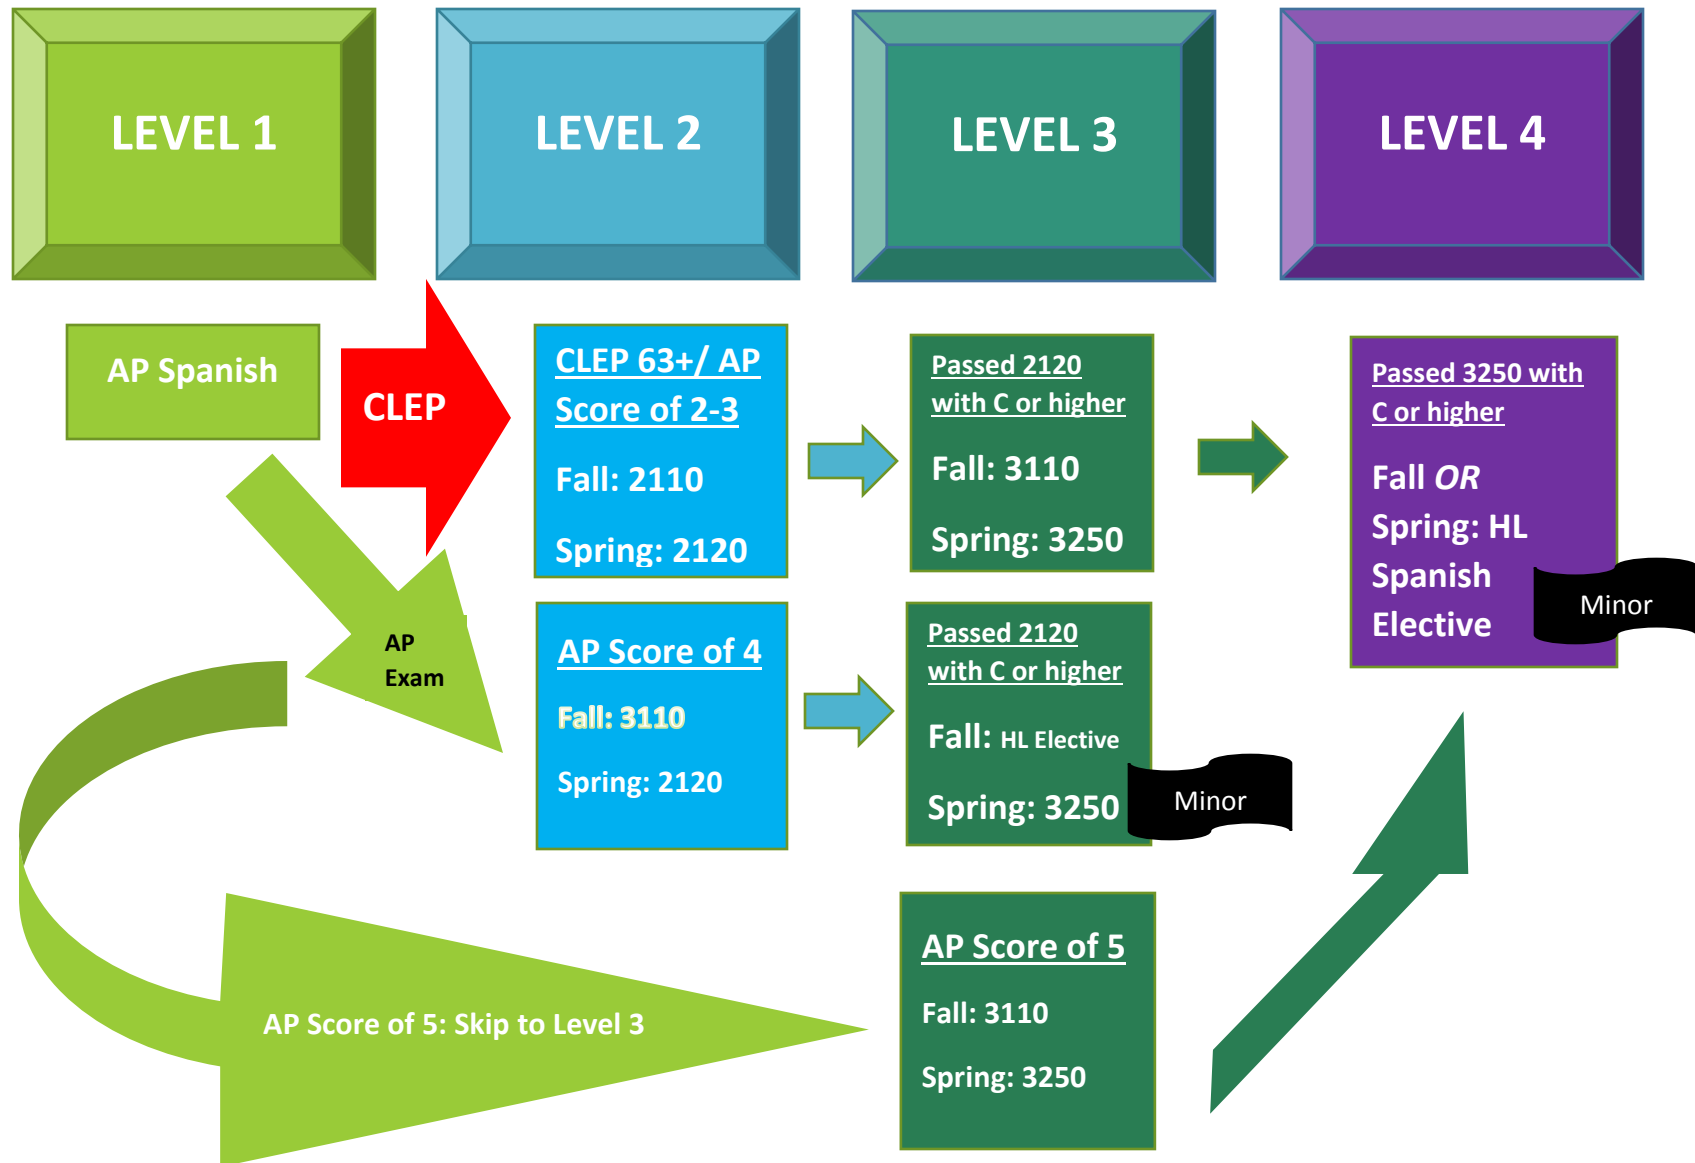

Metro State University Spanish Minor at ALHS

Notes:

- ALL Students entering Minor MUST CLEP, changes will be made to track after AP Scores are received if student started out in AP
- This is the most common path to the Minor, but students may enter the sequence per CLEP scores at any point
- It is important to note that students can still take and receive college credit for any of the above courses they qualify for, but without completing the entire sequence, they won't achieve the Minor distinction
- Options for Higher Level (HL) Spanish Electives: 3210- Spanish American Culture & Civilization, 3220- Folklore & Culture of Mexican Southwest, or 3200-Culture & Civilization of Spain